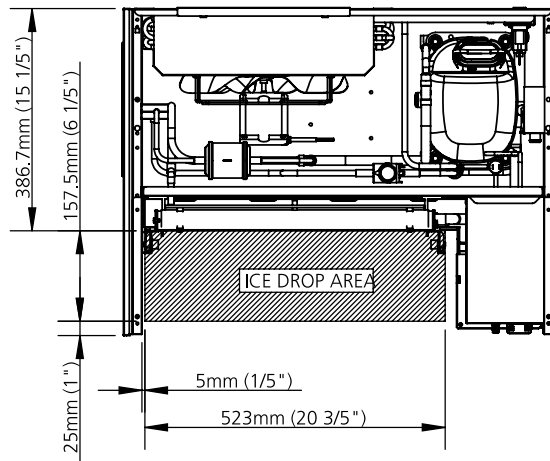

Masszeichnung

Eiswürfelbereiter SVD 303 L / W

[Art. 413360303000] / [Art. 413360303100]

UNIT OF MEASUREMENT: mm (inch)

1. POWER CORD 220V 50Hz;
2. 3/4" GAS-WATER INLET ;
3. 13/16" OD - WATER OUTLET;
4. AIR INLET / AIR FILTER;
5. 3/4" GAS-WATER OUTLET, WATER COOLED UNIT ONLY;
6. 3/4" GAS-WATER INLE , WATER COOLED UNIT ONLY.

AIR FLOW

WATER COOLED