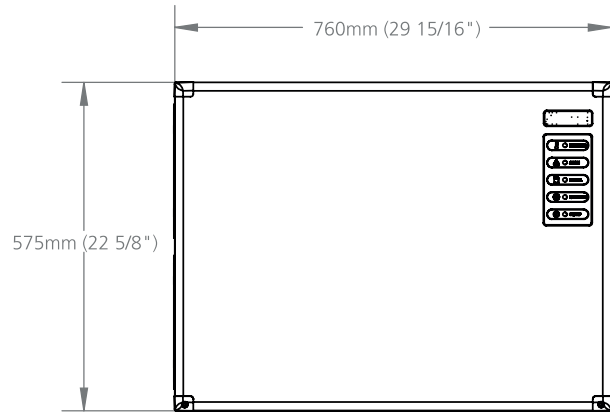

Masszeichnung

Eiswürfelbereiter SVD 303 L / W

[Art. 413360303000] / [Art. 413360303100]

UNIT OF MEASUREMENT: mm (inch)

1. POWER CORD 220V 50Hz;
2. 3/4" GAS-WATER INLET ;
3. 13/16" OD - WATER OUTLET;
4. AIR INLET / AIR FILTER;
5. 3/4" GAS-WATER OUTLET, WATER COOLED UNIT ONLY;
6. 3/4" GAS-WATER INLE , WATER COOLED UNIT ONLY.