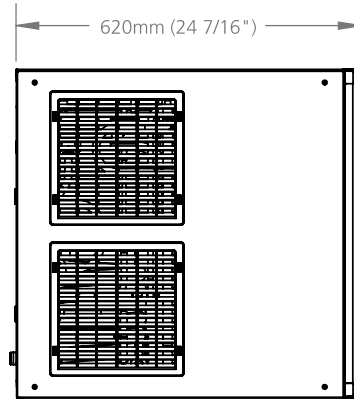

Masszeichnung

Eiswürfelbereiter SVD 303 L / W

[Art. 413360303000] / [Art. 413360303100]

UNIT OF MEASUREMENT: mm (inch)

1. POWER CORD 220V 50Hz;
2. 3/4" GAS-WATER INLET ;
3. 13/16" OD - WATER OUTLET;
4. AIR INLET / AIR FILTER;
5. 3/4" GAS-WATER OUTLET, WATER COOLED UNIT ONLY;
6. 3/4" GAS-WATER INLE , WATER COOLED UNIT ONLY.