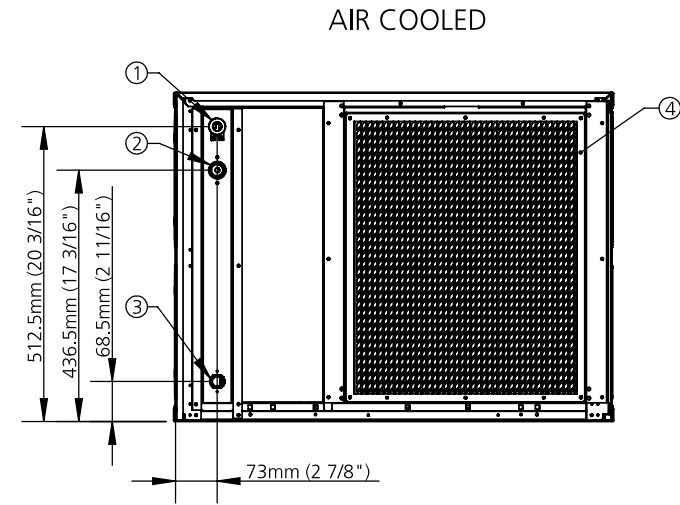

Masszeichnung

Eiswürfelbereiter SVD 303 L / W

[Art. 413360303000] / [Art. 413360303100]

UNIT OF MEASUREMENT: mm (inch)

1. POWER CORD 220V 50Hz;
2. 3/4" GAS-WATER INLET ;
3. 13/16" OD - WATER OUTLET;
4. AIR INLET / AIR FILTER;
5. 3/4" GAS-WATER OUTLET, WATER COOLED UNIT ONLY;
6. 3/4" GAS-WATER INLE , WATER COOLED UNIT ONLY.

AIR FLOW

WATER COOLED