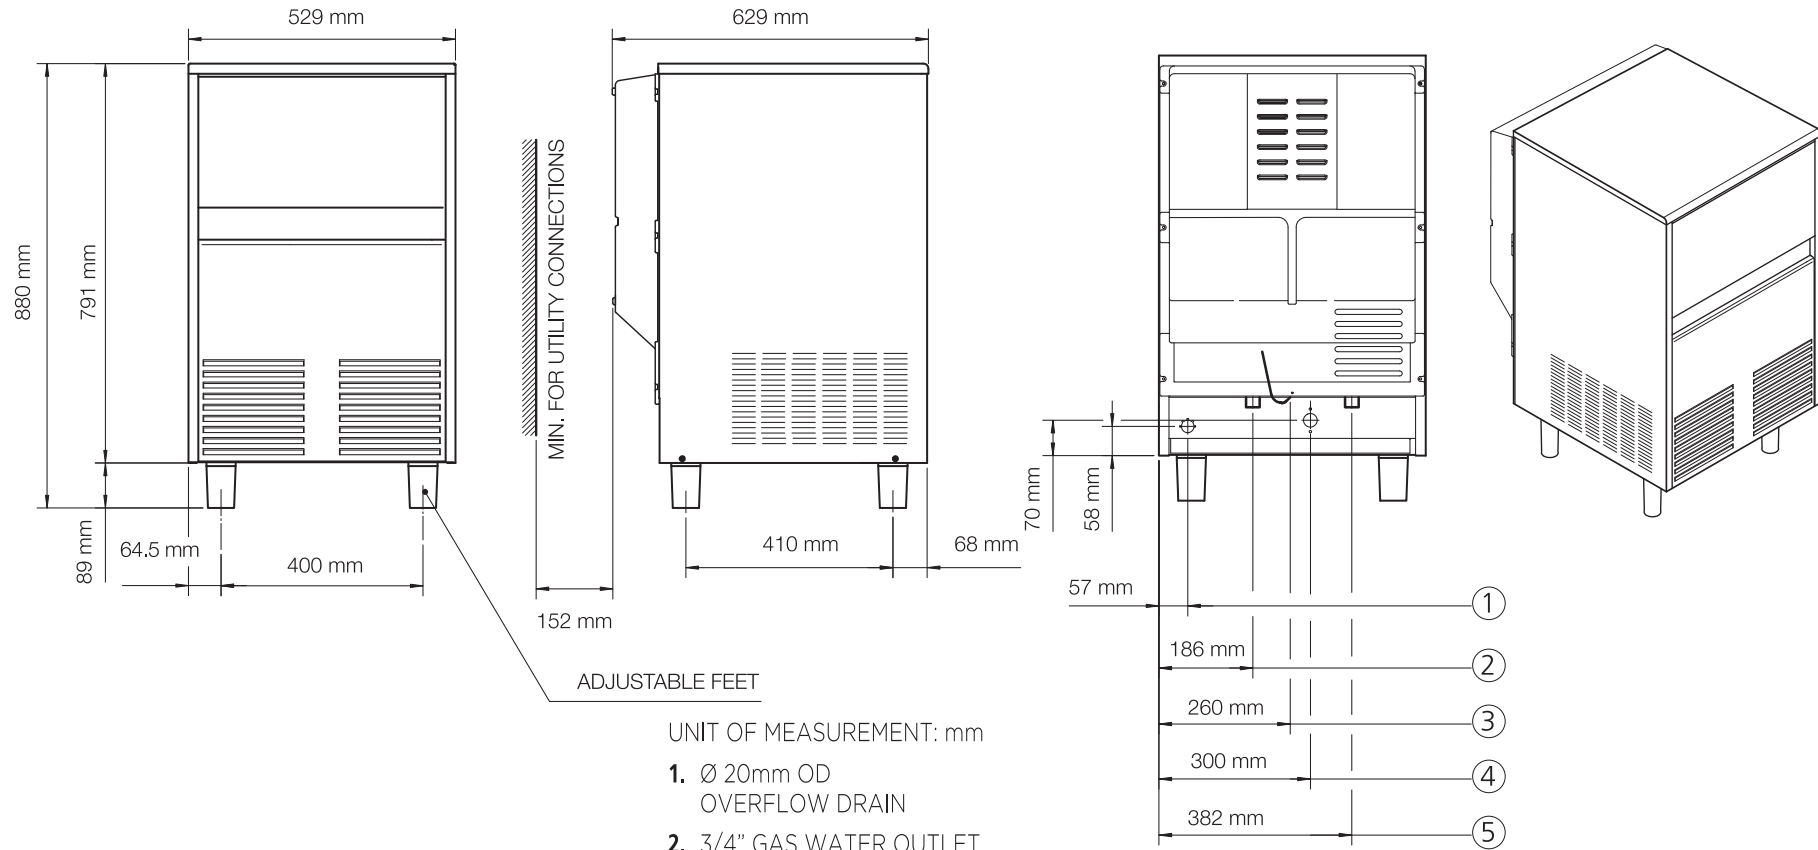

# Masszeichnung

## Crushed-Ice-Bereiter SMI 80 L / W - Mojo

[Art. 413400080001] / [Art. 413400081001]

UNIT OF MEASUREMENT: mm

1. Ø 20mm OD  
OVERFLOW DRAIN
2. 3/4" GAS WATER OUTLET  
WATER COOLED ONLY
3. CORD SET
4. 3/4" GAS WATER INLET
5. 3/4" GAS WATER INLET  
WATER COOLED ONLY