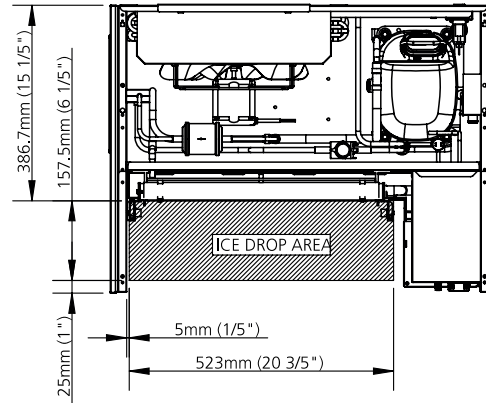

Masszeichnung

Eiswürfelbereiter SVD 503 L / W

[Art. 413360503000] / [Art. 413360503100]

UNIT OF MEASUREMENT: mm (inch)

1. POWER CORD 220V 50Hz;
2. 3/4" GAS-WATER INLET ;
3. 13/16" OD - WATER OUTLET;
4. AIR INLET / AIR FILTER;
5. 3/4" GAS-WATER OUTLET, WATER COOLED UNIT ONLY;
6. 3/4" GAS-WATER INLE , WATER COOLED UNIT ONLY.

AIR FLOW

WATER COOLED