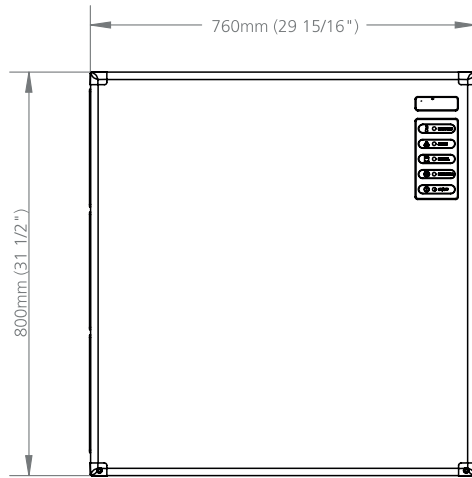

Masszeichnung

Eiswürfelbereiter SVD 503 L / W

[Art. 413360503000] / [Art. 413360503100]

UNIT OF MEASUREMENT: mm (inch)

1. POWER CORD 220V 50Hz;
2. 3/4" GAS-WATER INLET ;
3. 13/16" OD - WATER OUTLET;
4. AIR INLET / AIR FILTER;
5. 3/4" GAS-WATER OUTLET, WATER COOLED UNIT ONLY;
6. 3/4" GAS-WATER INLE , WATER COOLED UNIT ONLY.