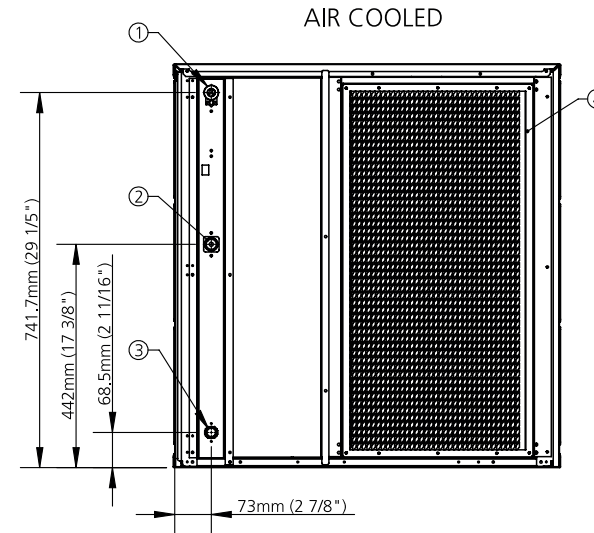

Masszeichnung

Eiswürfelbereiter SVD 503 L / W

[Art. 413360503000] / [Art. 413360503100]

UNIT OF MEASUREMENT: mm (inch)

1. POWER CORD 220V 50Hz;
2. 3/4" GAS-WATER INLET ;
3. 13/16" OD - WATER OUTLET;
4. AIR INLET / AIR FILTER;
5. 3/4" GAS-WATER OUTLET, WATER COOLED UNIT ONLY;
6. 3/4" GAS-WATER INLE , WATER COOLED UNIT ONLY.

AIR FLOW

WATER COOLED