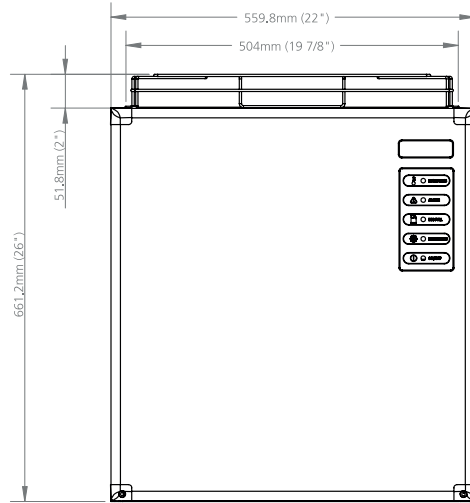

Masszeichnung

Eiswürfelbereiter SVD 152 L / W

[Art. 413360152000] / [Art. 413360152100]

AIR FLOW

UNIT OF MEASUREMENT: mm (inch)

1. POWER CORD 220V 50Hz;
2. 3/4" GAS-WATER INLET ;
3. 13/16" OD - WATER OUTLET;
4. AIR INLET / AIR FILTER;
5. 3/4" GAS-WATER OUTLET, WATER COOLED UNIT ONLY;
6. 3/4" GAS-WATER INLE , WATER COOLED UNIT ONLY.