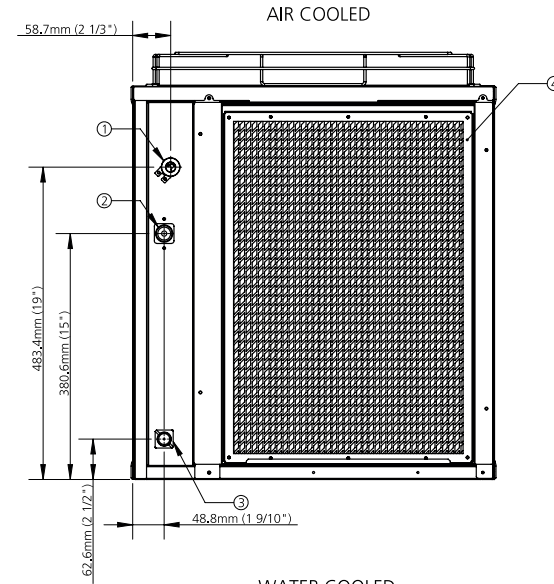

Masszeichnung

Eiswürfelbereiter SVD 152 L / W

[Art. 413360152000] / [Art. 413360152100]

AIR FLOW

UNIT OF MEASUREMENT: mm (inch)

1. POWER CORD 220V 50Hz;
2. 3/4" GAS-WATER INLET ;
3. 13/16" OD - WATER OUTLET;
4. AIR INLET / AIR FILTER;
5. 3/4" GAS-WATER OUTLET, WATER COOLED UNIT ONLY;
6. 3/4" GAS-WATER INLE , WATER COOLED UNIT ONLY.