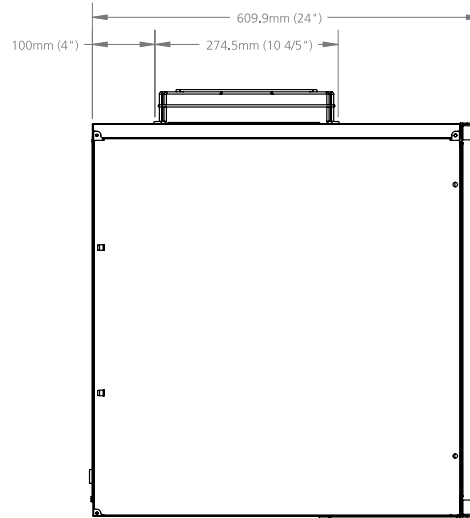

Masszeichnung

Eiswürfelbereiter SVD 152 L / W

[Art. 413360152000] / [Art. 413360152100]

AIR FLOW

UNIT OF MEASUREMENT: mm (inch)

1. POWER CORD 220V 50Hz;
2. 3/4" GAS-WATER INLET ;
3. 13/16" OD - WATER OUTLET;
4. AIR INLET / AIR FILTER;
5. 3/4" GAS-WATER OUTLET, WATER COOLED UNIT ONLY;
6. 3/4" GAS-WATER INLE , WATER COOLED UNIT ONLY.