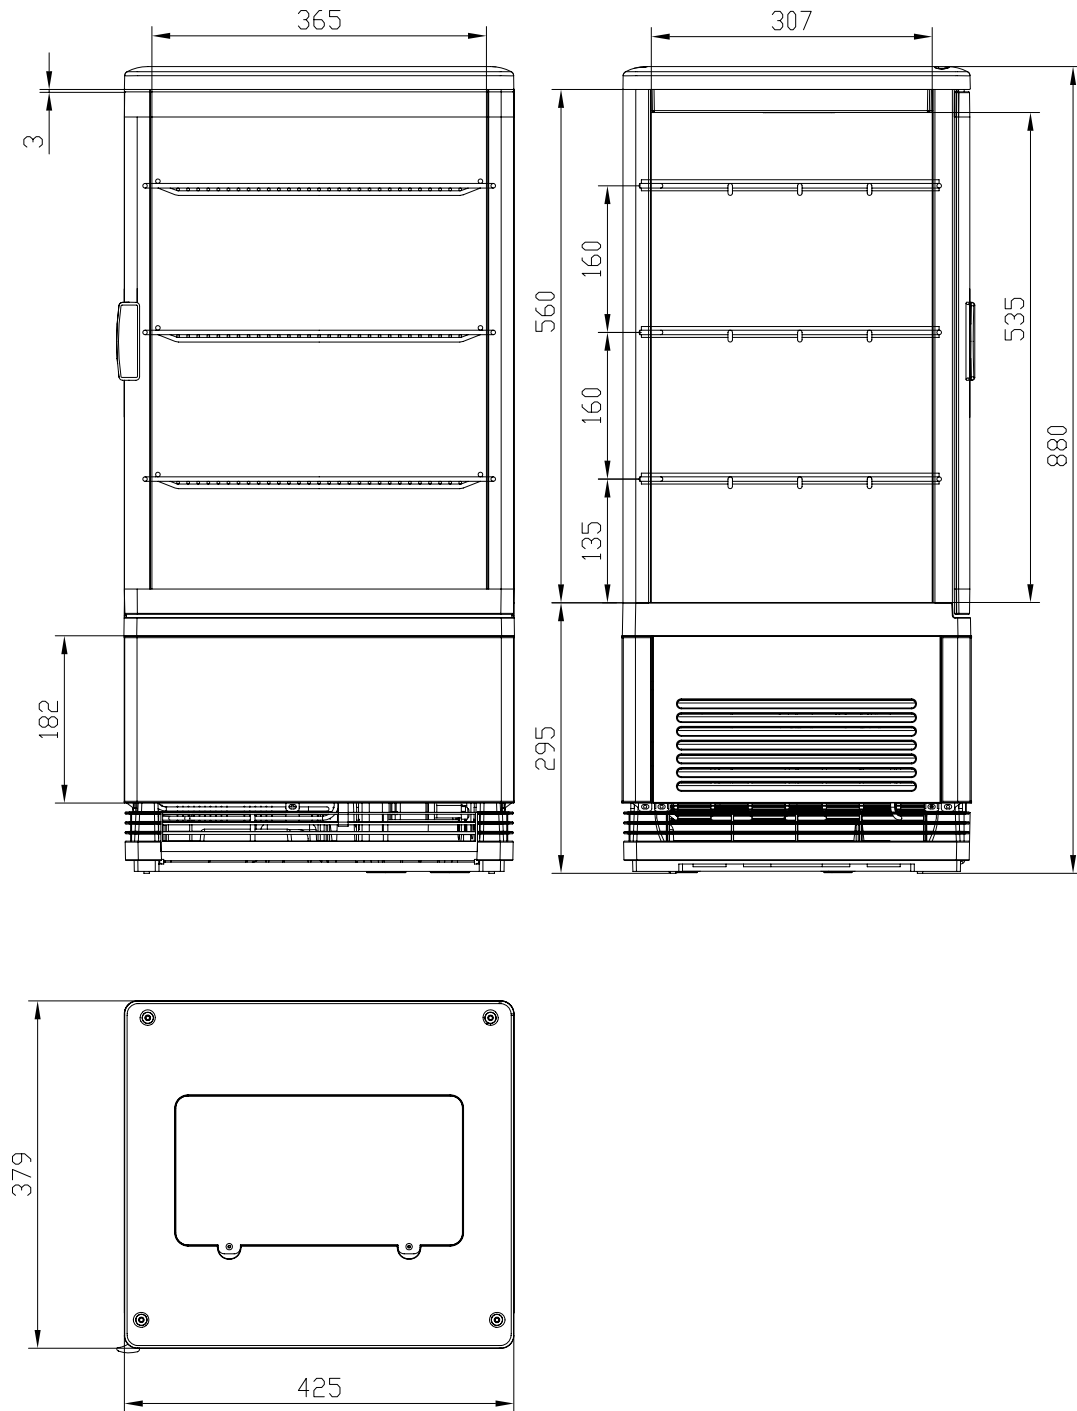

Masszeichnung

COOL-LINE-Auftischkühlvitrine ATV 72

[Art. 45110105]

DATE: 2020/ 2/20	VERSION: A0	DESCRIPTION			
		SCALE	MODEL	Q. TY	REMARKS:
		1:1			
MATERIAL: S4	ASSEMBLED FOAMED BODY				
DESIGN BY: Camilla					
APPROVED BY: Alberto	CATEGORY	TYPE	GROUP	PART N°	
DATE: 2020/ 2/20	1B	B7	0	001	