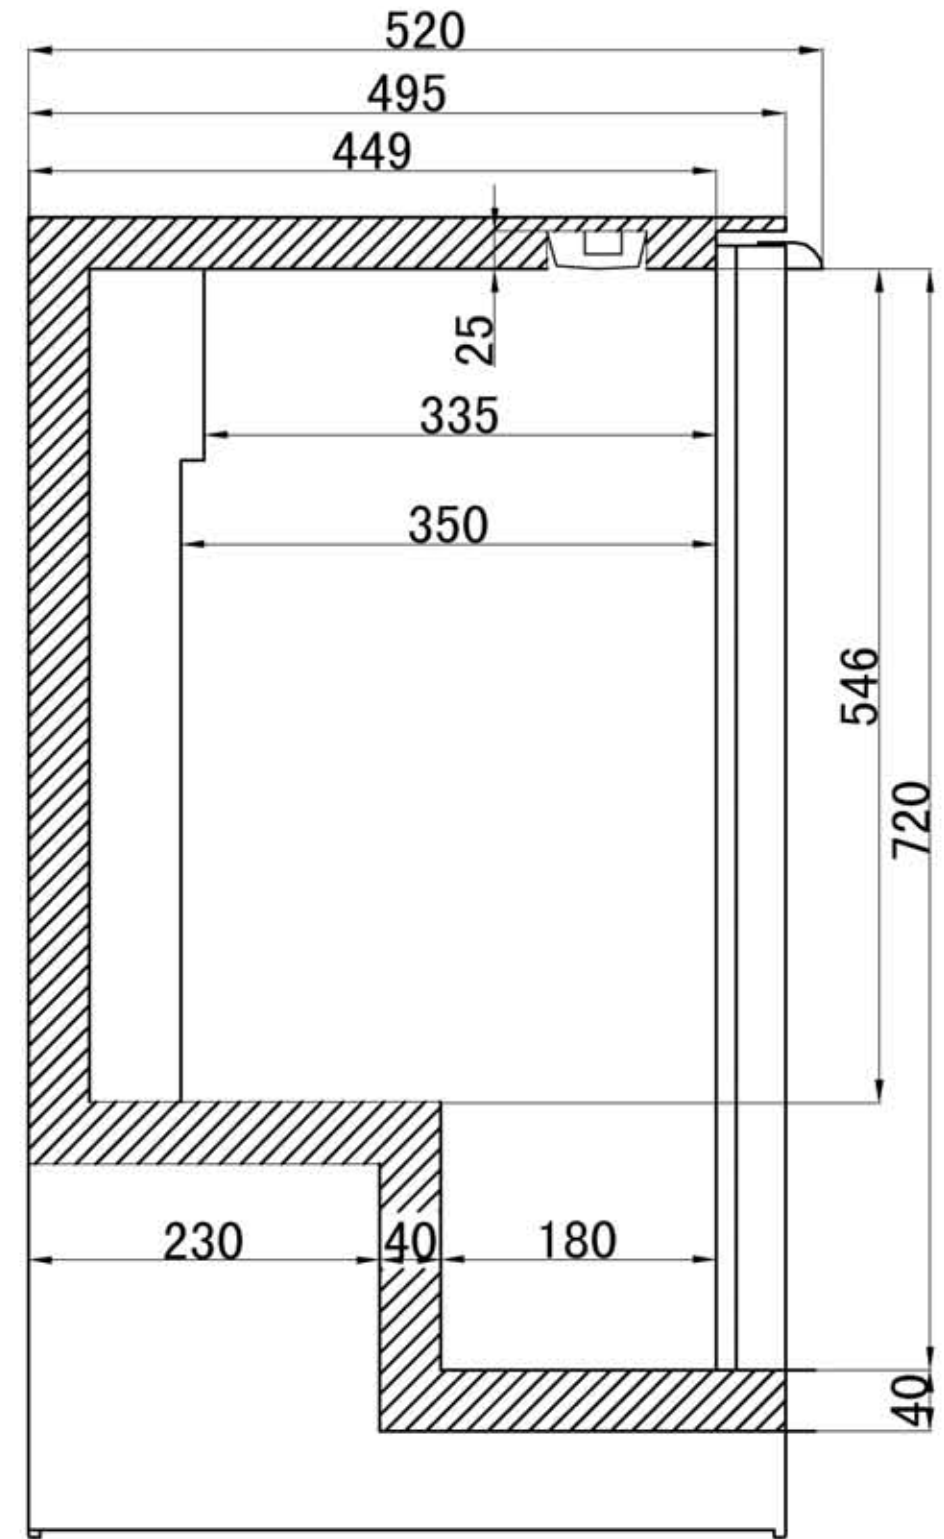

RBS 900-87-D

| | |
|--------------|--------------|
| | Date: 140413 |
| | Rev.: 01 |
| Dimensions | Rev. by: rfj |
| Drawing no.: | |