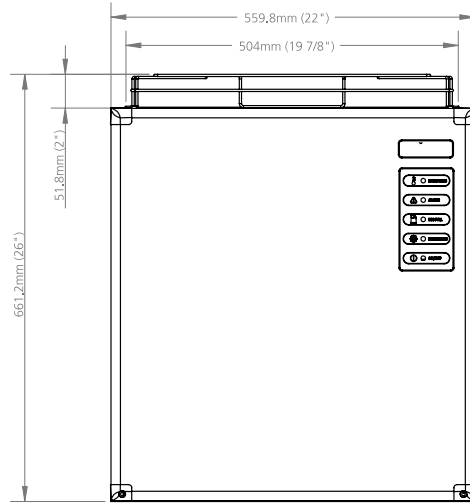

Masszeichnung

Eiswürfelbereiter SVD 222 L / W

[Art. 413360222000] / [Art. 413360222100]

AIR FLOW

UNIT OF MEASUREMENT: mm (inch)

1. POWER CORD 220V 50Hz;
2. 3/4" GAS-WATER INLET ;
3. 13/16" OD - WATER OUTLET;
4. AIR INLET / AIR FILTER;
5. 3/4" GAS-WATER OUTLET, WATER COOLED UNIT ONLY;
6. 3/4" GAS-WATER INLE , WATER COOLED UNIT ONLY.