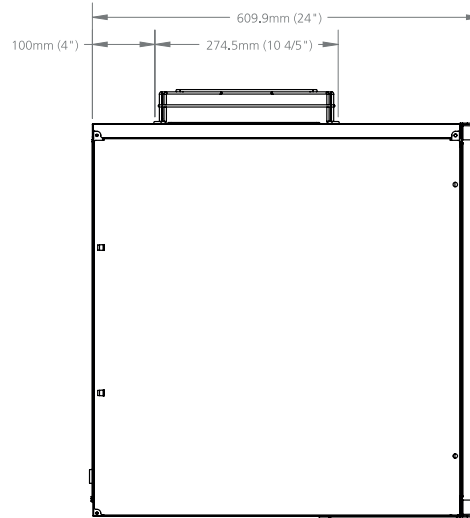

Masszeichnung

Eiswürfelbereiter SVD 222 L / W

[Art. 413360222000] / [Art. 413360222100]

AIR FLOW

UNIT OF MEASUREMENT: mm (inch)

1. POWER CORD 220V 50Hz;
2. 3/4" GAS-WATER INLET ;
3. 13/16" OD - WATER OUTLET;
4. AIR INLET / AIR FILTER;
5. 3/4" GAS-WATER OUTLET, WATER COOLED UNIT ONLY;
6. 3/4" GAS-WATER INLE , WATER COOLED UNIT ONLY.