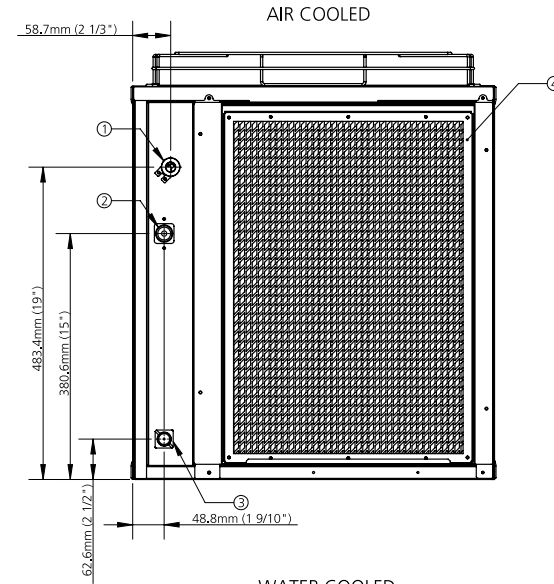

Masszeichnung

Eiswürfelbereiter SVD 222 L / W

[Art. 413360222000] / [Art. 413360222100]

AIR FLOW

UNIT OF MEASUREMENT: mm (inch)

1. POWER CORD 220V 50Hz;
2. 3/4" GAS-WATER INLET ;
3. 13/16" OD - WATER OUTLET;
4. AIR INLET / AIR FILTER;
5. 3/4" GAS-WATER OUTLET, WATER COOLED UNIT ONLY;
6. 3/4" GAS-WATER INLE , WATER COOLED UNIT ONLY.